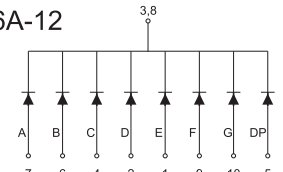

Single Digit Seven Segment LED display

Dimension and Circuit