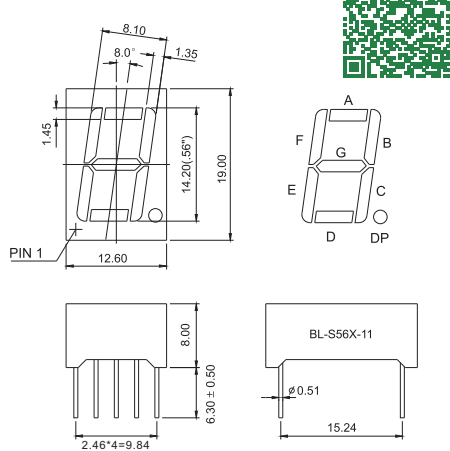

BL-S50B-16

BL-S56X-11 Series

BL-S56A-11