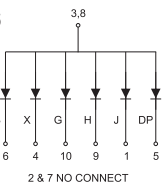

BL-S50A-17

BL-S50B-17

BL-S50X-14 Series

BL-S50A-14

BL-S50B-14

BL-S50X-16 Series

BL-S50A-16

BL-S50B-16

BL-S50X-18 Series

BL-S50A-18

BL-S50B-18

All dimensions are in millimeters (inches)  
Tolerance is  $\pm 0.25(0.01)$  unless otherwise note

For more, please visit <http://www.betlux.com>