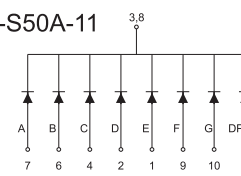

Single Digit Seven Segment LED display

Dimension and Circuit