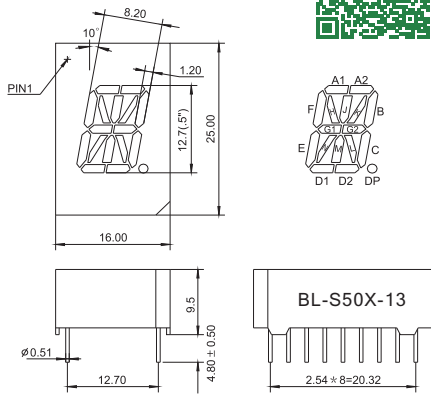

Single Digit Seven Segment LED display

Dimension and Circuit

BL-S50X-13 Series