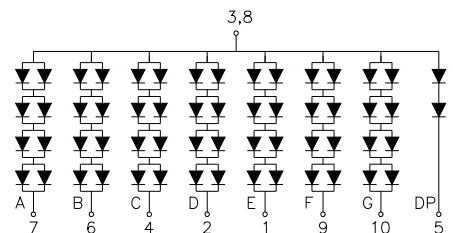

BL-S400X-11 Series

BL-S400E-11

BL-S400I-11

BL-S400F-11

BL-S400J-11

All dimensions are in millimeters (inches)  
Tolerance is  $\pm 0.25(0.01)$  unless otherwise note

For more, please visit <http://www.betlux.com>