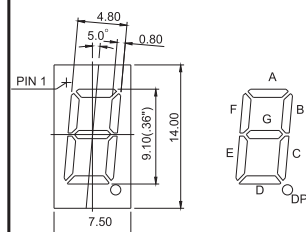

BL-S36X-13 Series

BL-S36A-13

BL-S36B-13

All dimensions are in millimeters (inches)  
Tolerance is  $\pm 0.25(0.01)$  unless otherwise note

For more, please visit <http://www.betlux.com>