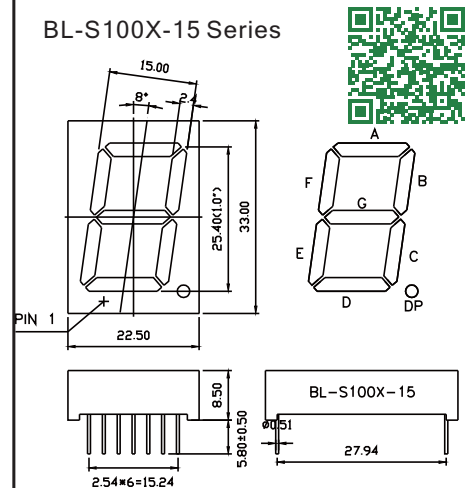

BL-S100X-15 Series

BL-S100C-15