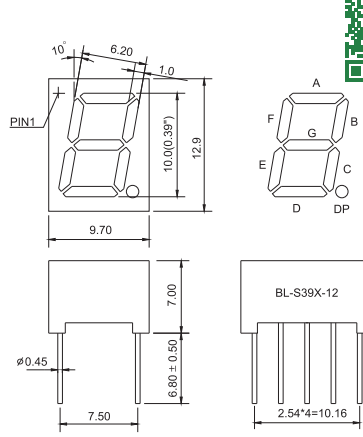

BL-S39X-12 Series