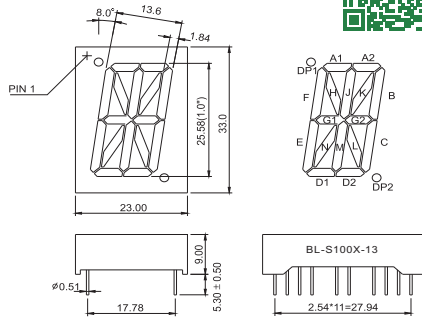

BL-S100D-11

Single Digit Seven Segment LED display

Dimension and Circuit

BL-S100X-13 Series