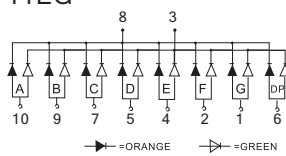

BL-S39B-12

BL-S39B-13

BL-S39X-11 Series

BL-S39X-12 Series

BL-S40X-11 Series

BL-S39A-11EG

BL-S39C-12

BL-S40A-11

BL-S39B-11EG

BL-S39D-12

BL-S40B-11

All dimensions are in millimeters (inches)  
Tolerance is  $\pm 0.25(0.01)$  unless otherwise note

For more, please visit <http://www.betlux.com>