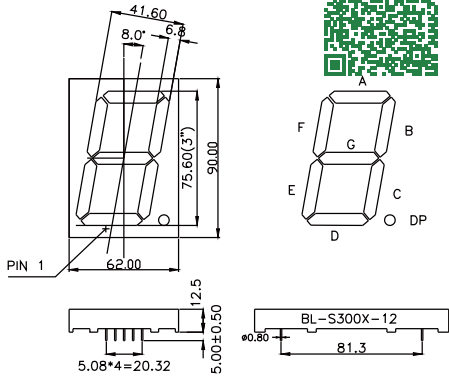

Single Digit Seven Segment LED display

Dimension and Circuit

BL-S300X-12 Series