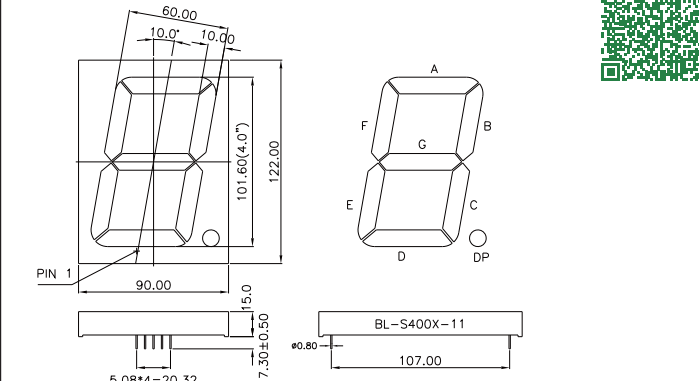

BL-S400I-11

BL-S400C-11EG

BL-S400X-11 Series