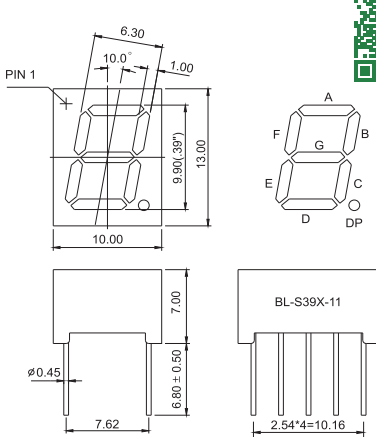

BL-S39X-11 Series