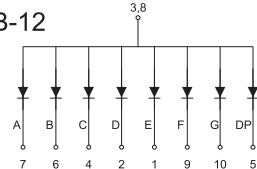

Single Digit Seven Segment LED display

Dimension and Circuit