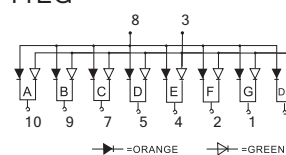

## Dimension and Circuit

BL-S39X-11 Series

BL-S39X-12 Series

BL-S39X-13 Series

BL-S39A-11

BL-S39A-12

BL-S39A-13

BL-S39B-11

BL-S39B-12

BL-S39B-13

BL-S39X-11 Series

BL-S39X-12 Series

BL-S40X-11 Series

BL-S39A-11EG

BL-S39C-12

BL-S40A-11

BL-S39B-11EG

BL-S39D-12

BL-S40B-11

All dimensions are in millimeters (inches)  
Tolerance is  $\pm 0.25(0.01)$  unless otherwise note

For more, please visit <http://www.betlux.com>