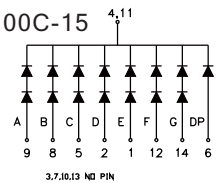

BL-S100D-11

BL-S100B-12

BL-S100D-15

All dimensions are in millimeters (inches)  
Tolerance is  $\pm 0.25(0.01)$  unless otherwise note

For more, please visit <http://www.betlux.com>