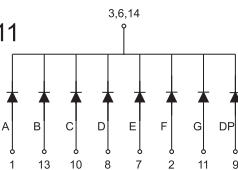

Single Digit Seven Segment LED display

Dimension and Circuit

All dimensions are in millimeters (inches)
Tolerance is $\pm 0.25(0.01)$ unless otherwise note

For more, please visit <http://www.betlux.com>