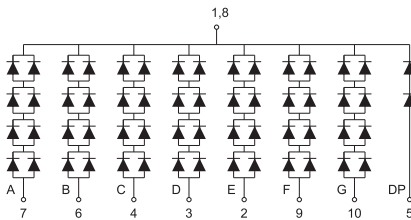

BL-S400D-11