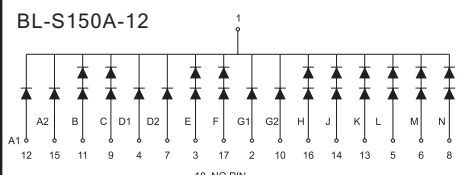

BL-S150B-11EG

BL-S150A-12

BL-S150B-12

All dimensions are in millimeters (inches)  
Tolerance is  $\pm 0.25(0.01)$  unless otherwise note

For more, please visit <http://www.betlux.com>