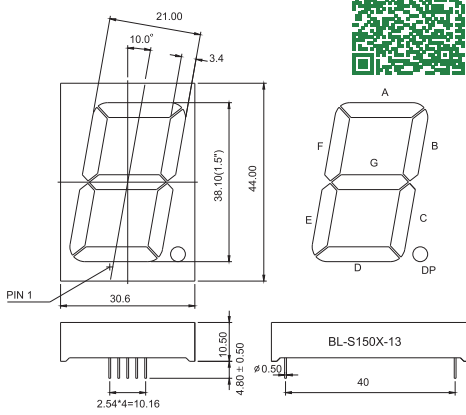

BL-S150B-11

Single Digit Seven Segment LED display

Dimension and Circuit

BL-S150X-13 Series

BL-S150A-13