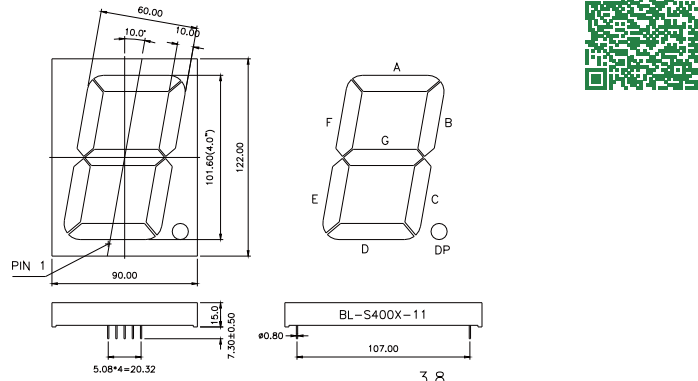

BL-S400F-11

BL-S400K-11

Single Digit Seven Segment LED display

Dimension and Circuit

BL-S400X-11 Series