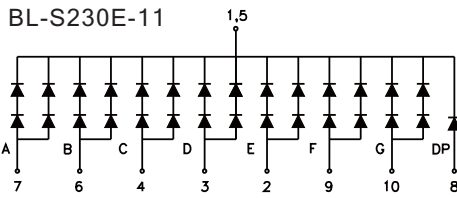

BL-S230F-11