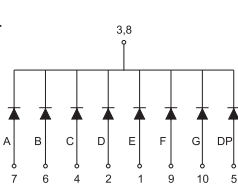

Single Digit Seven Segment LED display

Dimension and Circuit

All dimensions are in millimeters (inches)
Tolerance is $\pm 0.25(0.01)$ unless otherwise note

For more, please visit <http://www.betlux.com>