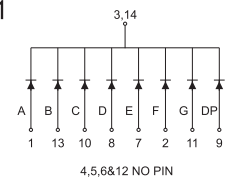

## Dimension and Circuit

BL-S39X-11 Series

BL-S39X-12 Series

BL-S39X-13 Series

BL-S39A-11

BL-S39A-12

BL-S39A-13

BL-S39B-11

BL-S39B-12

BL-S39B-13

BL-S39X-11 Series

BL-S39X-12 Series

BL-S40X-11 Series

BL-S39A-11EG

BL-S39C-12

BL-S40A-11

BL-S39B-11EG

BL-S39D-12

BL-S40B-11

All dimensions are in millimeters (inches)  
Tolerance is  $\pm 0.25(0.01)$  unless otherwise note

For more, please visit <http://www.betlux.com>