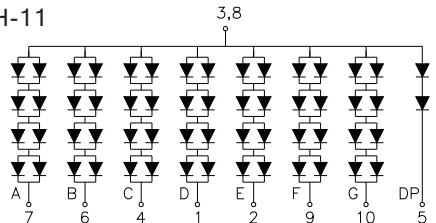

Single Digit Seven Segment LED display

Dimension and Circuit

All dimensions are in millimeters (inches)
Tolerance is $\pm 0.25(0.01)$ unless otherwise note

For more, please visit <http://www.betlux.com>