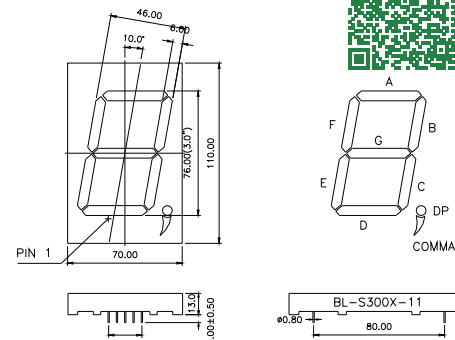

BL-S300X-11 Series