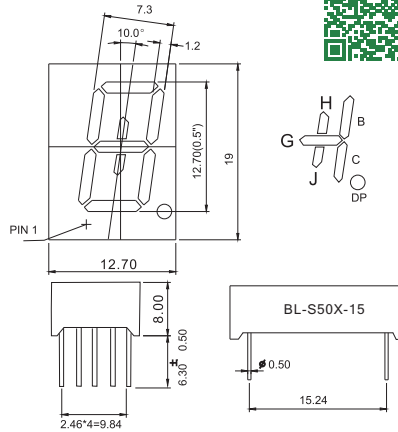

BL-S50A-15

BL-S50X-15 Series