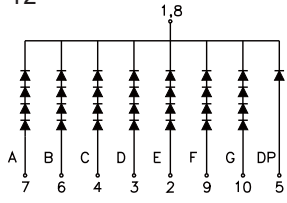

BL-S300A-12