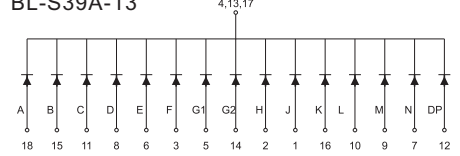

## Dimension and Circuit

BL-S39X-11 Series

BL-S39X-12 Series

BL-S39X-13 Series

BL-S39A-11

BL-S39A-12

BL-S39A-13

BL-S39B-11

BL-S39B-11EG

BL-S39D-12

BL-S40B-11

All dimensions are in millimeters (inches)  
Tolerance is  $\pm 0.25(0.01)$  unless otherwise note

For more, please visit <http://www.betlux.com>