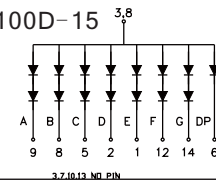

BL-S100D-11

BL-S100B-12

BL-S100D-15

All dimensions are in millimeters (inches)  
Tolerance is  $\pm 0.25(0.01)$  unless otherwise note

For more, please visit <http://www.betlux.com>