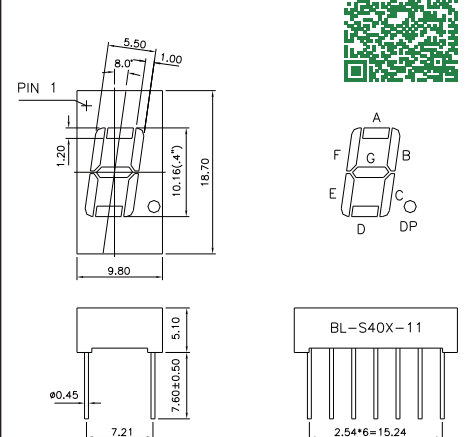

BL-S40X-11 Series