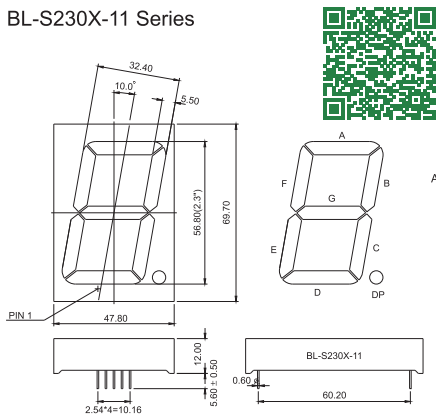

BL-S230E-11

BL-S230X-11 Series

Single Digit Seven Segment LED display

Dimension and Circuit

BL-S230X-11 Series