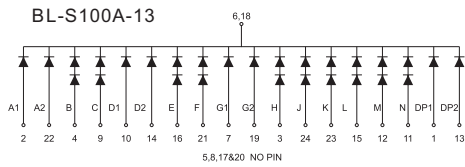

BL-S100B-13

BL-S100A-13