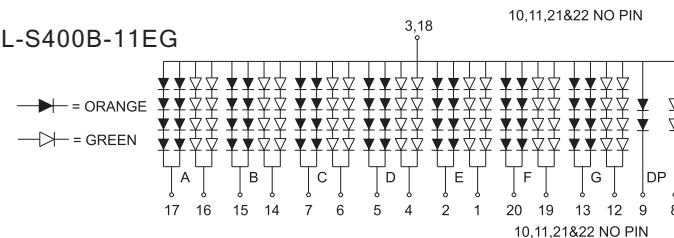

BL-S400X-11 Series

BL-S400A-11EG

BL-S400E-11EG

BL-S400B-11EG

BL-S400F-11EG

All dimensions are in millimeters (inches)  
Tolerance is  $\pm 0.25(0.01)$  unless otherwise note

For more, please visit <http://www.betlux.com>