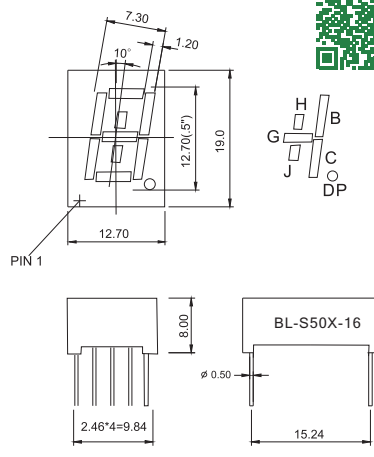

BL-S50A-17

BL-S50B-17

BL-S50X-14 Series

BL-S50A-14

BL-S50B-14

BL-S50X-16 Series

BL-S50A-16

BL-S50B-16

BL-S50X-18 Series

BL-S50A-18

BL-S50B-18

All dimensions are in millimeters (inches)  
Tolerance is  $\pm 0.25(0.01)$  unless otherwise note

For more, please visit <http://www.betlux.com>