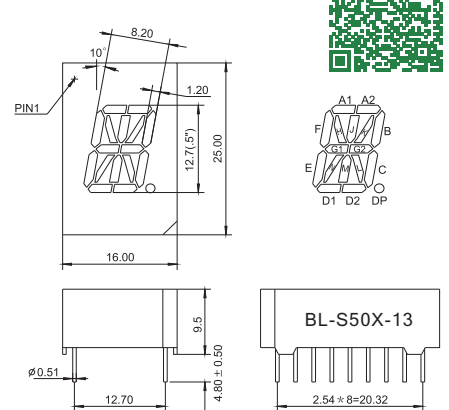

BL-S50A-13

BL-S50X-13 Series