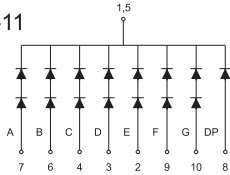

Single Digit Seven Segment LED display

Dimension and Circuit

All dimensions are in millimeters (inches)
Tolerance is $\pm 0.25(0.01)$ unless otherwise note

For more, please visit <http://www.betlux.com>