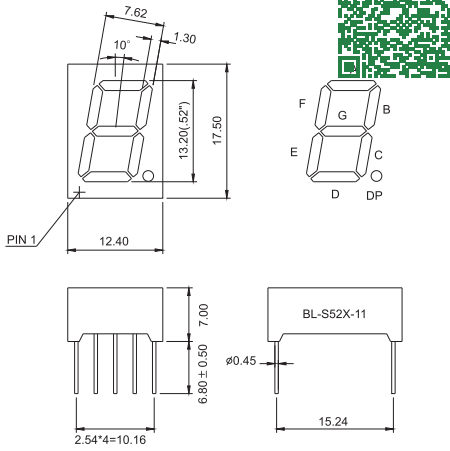

BL-S50B-14

BL-S52A-11

Single Digit Seven Segment LED display

Dimension and Circuit

BL-S52X-11 Series