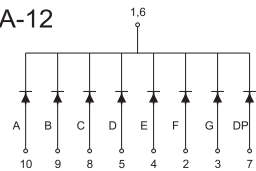

BL-S36B-12