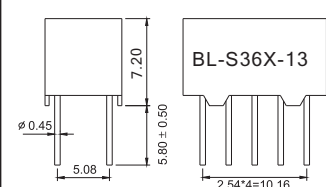

BL-S36X-13 Series

BL-S36A-13

BL-S36B-13

All dimensions are in millimeters (inches)  
Tolerance is  $\pm 0.25(0.01)$  unless otherwise note

For more, please visit <http://www.betlux.com>