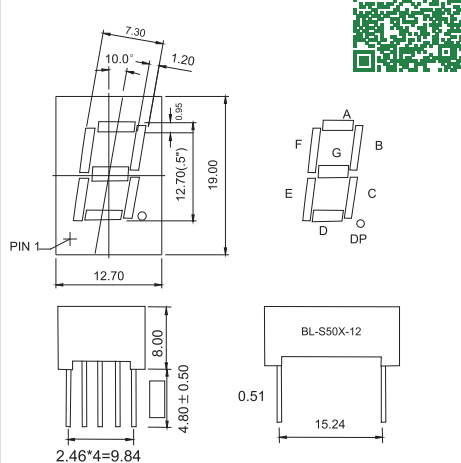

BL-S50D-11

BL-S50X-12Series