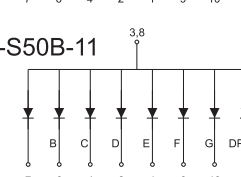

Single Digit Seven Segment LED display

Dimension and Circuit