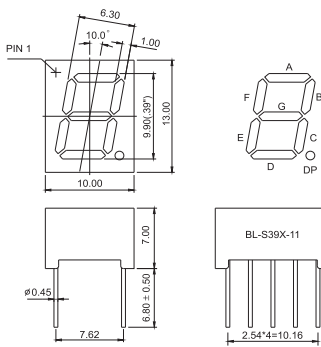

BL-S32D-11

Single Digit Seven Segment LED display

Dimension and Circuit

BL-S39X-11 Series