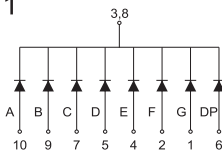

## Dimension and Circuit

BL-S39X-11 Series

BL-S39X-12 Series

BL-S39X-13 Series

BL-S39A-11

BL-S39A-12

BL-S39A-13

BL-S39B-11

BL-S39B-11EG

BL-S39D-12

BL-S40B-11

All dimensions are in millimeters (inches)  
Tolerance is  $\pm 0.25(0.01)$  unless otherwise note

For more, please visit <http://www.betlux.com>