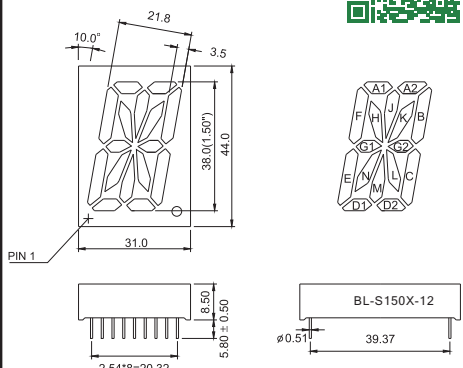

BL-S150A-12

BL-S150X-12 Series