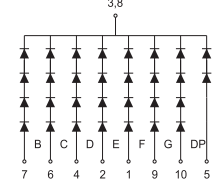

BL-S230X-11 Series

BL-S230C-11

BL-S230D-11

All dimensions are in millimeters (inches)  
Tolerance is  $\pm 0.25(0.01)$  unless otherwise note

For more, please visit <http://www.betlux.com>