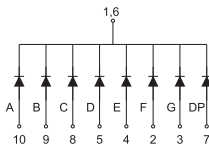

BL-S40C-11