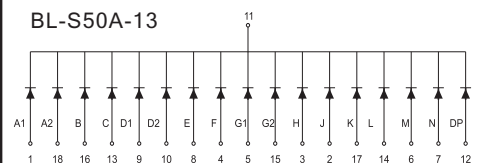

BL-S50B-12

BL-S50A-13

BL-S50B-13

All dimensions are in millimeters (inches)  
Tolerance is  $\pm 0.25(0.01)$  unless otherwise note

For more, please visit <http://www.betlux.com>