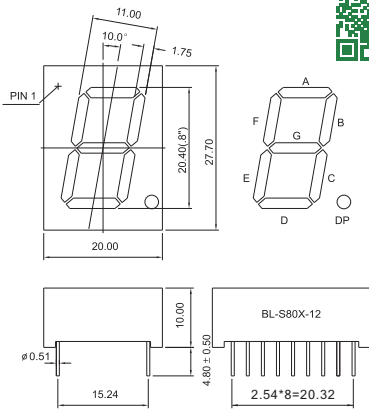

BL-S80B-11

Single Digit Seven Segment LED display

Dimension and Circuit

BL-S80X-12 Series