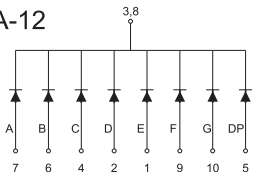

Single Digit Seven Segment LED display

Dimension and Circuit