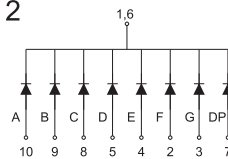

## Dimension and Circuit

BL-S39X-11 Series

BL-S39X-12 Series

BL-S39X-13 Series

BL-S39A-11

BL-S39A-12

BL-S39A-13

BL-S39B-11

BL-S39B-12

BL-S39B-13

BL-S39X-11 Series

BL-S39X-12 Series

BL-S40X-11 Series

BL-S39A-11EG

BL-S39C-12

BL-S40A-11

BL-S39B-11EG

BL-S39D-12

BL-S40B-11

All dimensions are in millimeters (inches)  
Tolerance is  $\pm 0.25(0.01)$  unless otherwise note

For more, please visit <http://www.betlux.com>