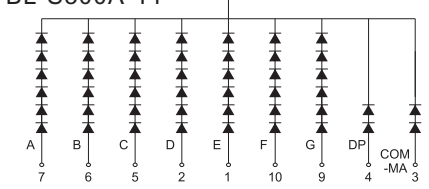

BL-S300A-11