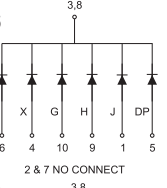

BL-S50A-17

BL-S50B-17

BL-S50X-14 Series

BL-S50A-14

BL-S50B-14

BL-S50X-16 Series

BL-S50A-16

BL-S50B-16

BL-S50X-18 Series

BL-S50A-18

BL-S50B-18

All dimensions are in millimeters (inches)  
Tolerance is  $\pm 0.25(0.01)$  unless otherwise note

For more, please visit <http://www.betlux.com>