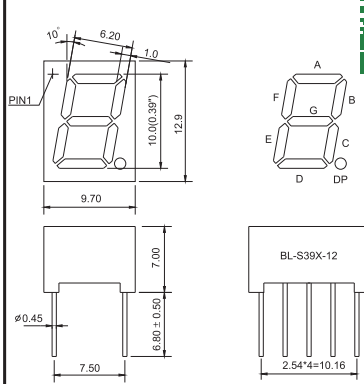

BL-S36B-11

BL-S39X-12 Series