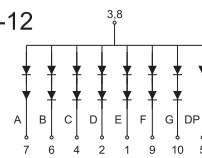

BL-S100D-11

BL-S100B-12

BL-S100D-15

All dimensions are in millimeters (inches)  
Tolerance is  $\pm 0.25(0.01)$  unless otherwise note

For more, please visit <http://www.betlux.com>