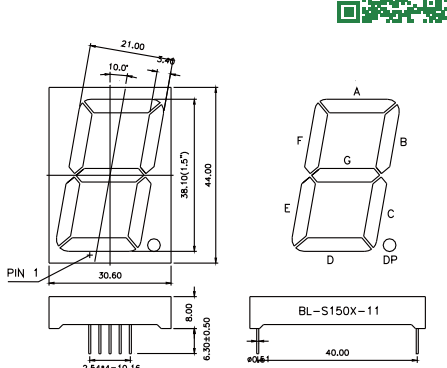

BL-S150A-11EG

BL-S150X-11EG Series