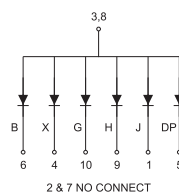

BL-S180B-12