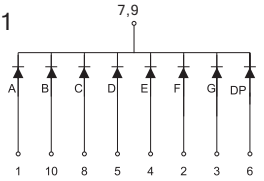

BL-S36A-12

BL-S36B-12

BL-S32X-11 Series

BL-S32C-11

BL-S32D-11

BL-S36X-11 Series

BL-S36A-11

BL-S36B-11

BL-S36X-13 Series

BL-S36A-13

BL-S36B-13

All dimensions are in millimeters (inches)  
Tolerance is  $\pm 0.25(0.01)$  unless otherwise note

For more, please visit <http://www.betlux.com>