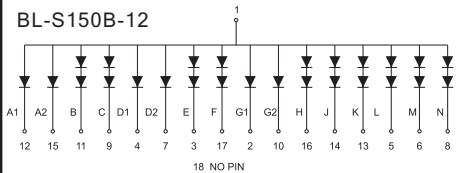

BL-S150B-11EG

BL-S150A-12

BL-S150B-12

All dimensions are in millimeters (inches)  
Tolerance is  $\pm 0.25(0.01)$  unless otherwise note

For more, please visit <http://www.betlux.com>