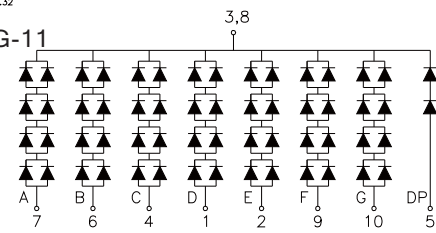

BL-S400H-11