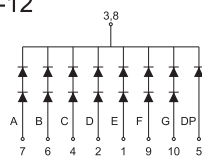

BL-S100A-12