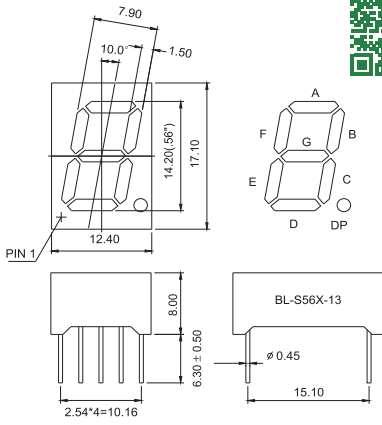

BL-S52B-12

Single Digit Seven Segment LED display

Dimension and Circuit

BL-S56X-13 Series