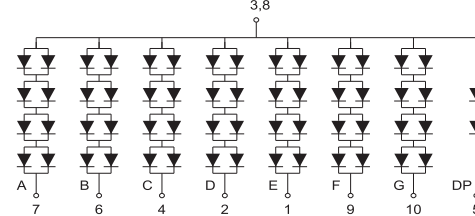

BL-S400X-11 Series

BL-S400E-11

BL-S400I-11

BL-S400F-11

BL-S400J-11

All dimensions are in millimeters (inches)  
Tolerance is  $\pm 0.25(0.01)$  unless otherwise note

For more, please visit <http://www.betlux.com>