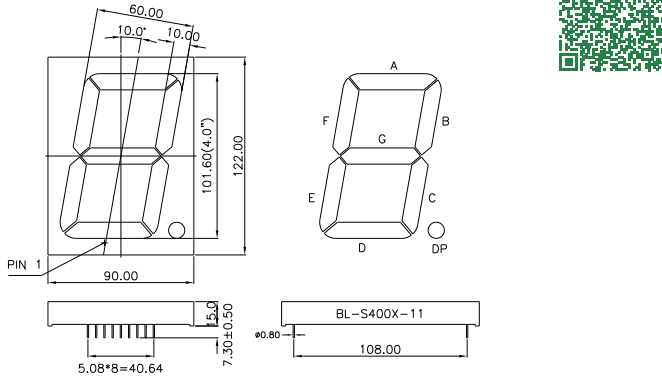

BL-S400B-11EG

BL-S400G-11EG

Single Digit Seven Segment LED display

Dimension and Circuit

BL-S400X-11 Series