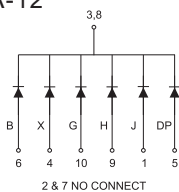

BL-S180A-12