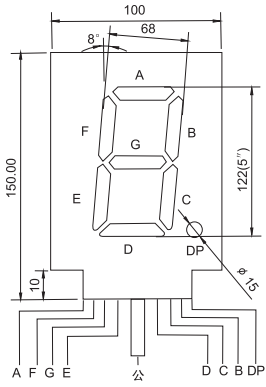

Big Segment LED Display

Dimension and Circuit

ASSEMBLY BOARD

BL-SE500 Series