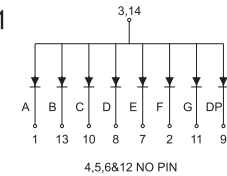

## Dimension and Circuit

BL-S39X-11 Series

BL-S39X-12 Series

BL-S39X-13 Series

BL-S39A-11

BL-S39A-12

BL-S39A-13

BL-S39B-11

BL-S39B-12

BL-S39B-13

BL-S39X-11 Series

BL-S39X-12 Series

BL-S40X-11 Series

BL-S39A-11EG

BL-S39C-12

BL-S40A-11

BL-S39B-11EG

BL-S39D-12

BL-S40B-11

All dimensions are in millimeters (inches)  
Tolerance is  $\pm 0.25(0.01)$  unless otherwise note

For more, please visit <http://www.betlux.com>