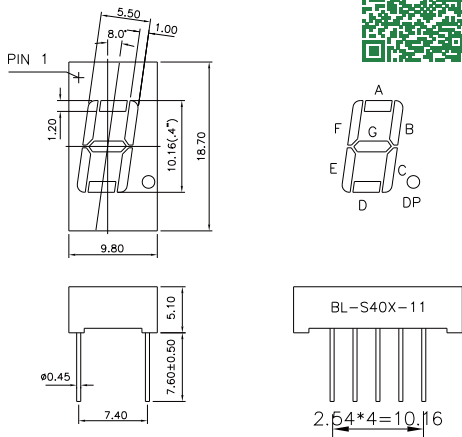

Single Digit Seven Segment LED display

Dimension and Circuit

BL-S40X-11 Series