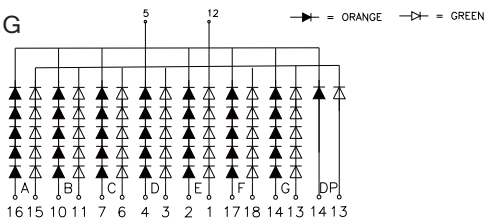

BL-S400H-11EG