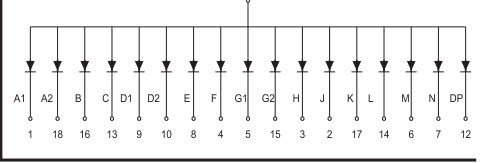

BL-S50B-12

BL-S50A-13

BL-S50B-13

All dimensions are in millimeters (inches)  
Tolerance is  $\pm 0.25(0.01)$  unless otherwise note

For more, please visit <http://www.betlux.com>