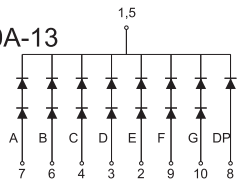

BL-S150B-13