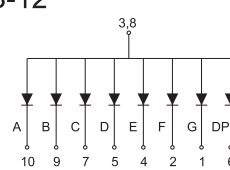

BL-S39B-12