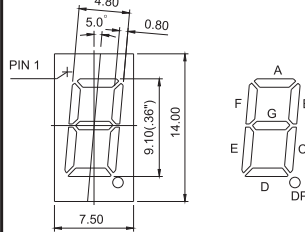

BL-S36X-11 Series