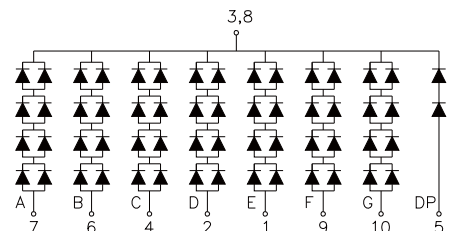

BL-S400X-11 Series

BL-S400E-11

BL-S400I-11

BL-S400F-11

BL-S400J-11

All dimensions are in millimeters (inches)  
Tolerance is  $\pm 0.25(0.01)$  unless otherwise note

For more, please visit <http://www.betlux.com>