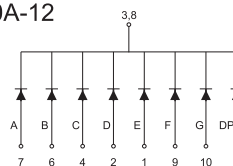

BL-S50B-12

BL-S50A-13

BL-S50B-13

All dimensions are in millimeters (inches)  
Tolerance is  $\pm 0.25(0.01)$  unless otherwise note

For more, please visit <http://www.betlux.com>