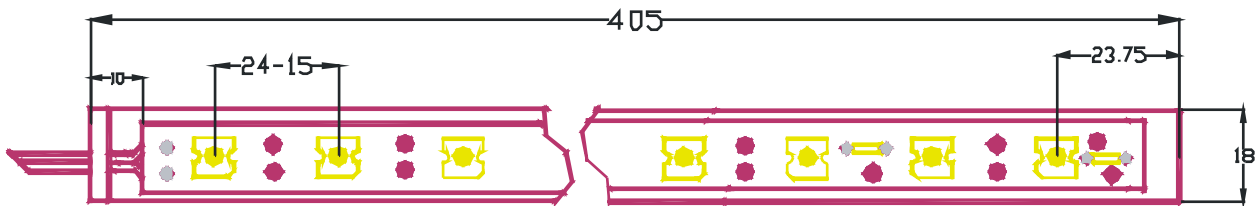

**Electrical-optical characteristics: (Ta=25 )** (Test Condition: IF=20mA)

| Part Number      | Chip             |          |          | Forward Voltage(VF)<br>Unit:V |      | Luminous Intensity (lv)<br>Unit:mcd |      | Viewing Angle 2θ/2(deg) |
|------------------|------------------|----------|----------|-------------------------------|------|-------------------------------------|------|-------------------------|
|                  | Emitted Color    | Material | λpZ (nm) |                               |      |                                     |      |                         |
|                  |                  |          |          | Typ                           | Max  | Min.                                | Typ. |                         |
| TLS-FL-L4TR -30N | Ultra Orange     | AlGaInP  | 630      | 11.5                          | 12.5 | 2500                                | 3500 | 90                      |
| TLS-FL-L4TY -30N | Ultra Yellow     | AlGaInP  | 590      | 11.5                          | 12.5 | 2500                                | 3500 |                         |
| TLS-FL-L4TG-30N  | Ultra Pure Green | InGaN    | 525      | 11.5                          | 12.5 | 3500                                | 4500 |                         |
| TLS-FL-L4TB-30N  | Ultra Blue       | InGaN    | 470      | 11.5                          | 12.5 | 3500                                | 4500 |                         |
| TLS-FL-L4TW-30N  | Ultra White      | InGaN    | /        | 11.5                          | 12.5 | 3500                                | 4500 |                         |

**Full set of LED strip picture**

LED STRIP LIGHT, Super Flux LED type , MONO COLOR, with Tube

TLS-FL-L4Tx-30N

### PCB OUTLINE AND DIMENSION

#### Notes:

- All dimensions are in millimeters (inches)
- Tolerance is 0.25(0.01")unless otherwise noted.
- Specifications are subject to change without notice.