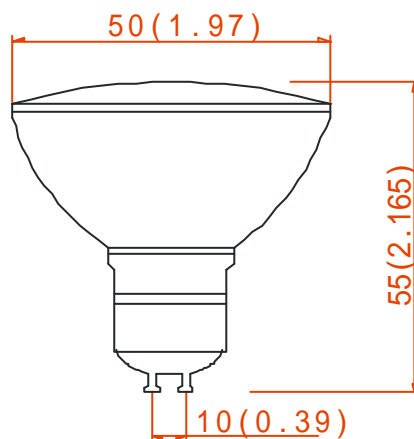

LED Spot Lamp

TLL-GU10-061-XX

Features:

- Spot Lamp Series GU10
- Product Number : TLL-GU10-061-XX
- Led quantity : 18pcs/21pcs
- Voltage : 110V/220-240V
- Color : Red/ yellow/ blue/ green/ white/ orange/ purple
- Life time : 50000 hours
- Weight : 0.13 kgs/pcs

Applications

widely used in Super Market, Hotel, Tavern, Night Club, Disco Hall, Karaoke Room, Coffee House, Bank, Meeting Room, Exhibition Hall, Exhibition Wardrobe, Show Window, Living House.

Electrical-optical characteristics (Ta=25°C)

Part Number	LED#	Color	Voltage	Watts (W)	Brightness (LM)	Life (H)	Base
TLL-GU10-061-R21	21	Red	110/220	1.6	12	50000	E27
TLL-GU10-061-Y21	21	Yellow	110/220	1.6	14	50000	E27
TLL-GU10-061-B21	21	Blue	110/220	1.6	14	50000	E27
TLL-GU10-061-G21	21	Green	110/220	1.6	27	50000	E27
TLL-GU10-061-W21	21	White	110/220	1.6	33	50000	E27
TLL-GU10-061-R18	18	Red	110/220	1.5	11	50000	E27
TLL-GU10-061-Y18	18	Yellow	110/220	1.5	12	50000	E27
TLL-GU10-061-B18	18	Blue	110/220	1.5	12	50000	E27
TLL-GU10-061-G18	18	Green	110/220	1.5	23	50000	E27
TLL-GU10-061-W18	18	White	110/220	1.5	29	50000	E27

Drawing

Notes:

1. All dimensions are in millimeters (inches)
2. Tolerance is $\pm 1\text{mm}(0.01\text{")}$ unless otherwise noted.
3. Specifications are subject to change without notice