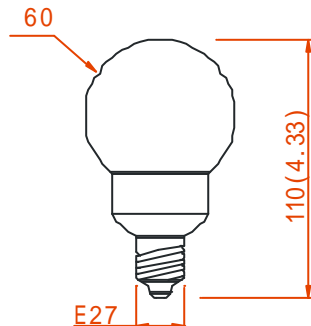

LED Ball Bulb

TLL-E27B60-061-XX

Features:

- Ball Bulb , 60mm
- Product Number : TLL-E27B60-061-XX
- Led quantity : 12pcs/18pcs
- Voltage : 110V/220-240V
- Color : Red/ yellow/ blue/ green/ white/ orange/ purple
- Base : E27
- Life time : 50000 hours
- Weight : 0.13 kgs/PCS

Applications

Widely used for decoration field such as super market, hotel, tavern, meeting-room, exhibition hall, show window, disco, karaoke singing-hall, house decoration, hotels, etc.

Electrical-optical characteristics (Ta=25°C)

Part Number	LED#	Color	Voltage	Watts (W)	Brightness (LM)	Life (H)	Base
TLL-E27B60-061-R12	12	Red	110/220	1.2	8	50000	E27
TLL-E27B60-061-Y12	12	Yellow	110/220	1.2	9	50000	E27
TLL-E27B60-061-B12	12	Blue	110/220	1.2	9	50000	E27
TLL-E27B60-061-G12	12	Green	110/220	1.2	16	50000	E27
TLL-E27B60-061-w12	12	White	110/220	1.2	20	50000	E27
TLL-E27B60-061-R18	18	Red	110/220	1.5	11	50000	E27
TLL-E27B60-061-Y18	18	Yellow	110/220	1.5	12	50000	E27
TLL-E27B60-061-B18	18	Blue	110/220	1.5	12	50000	E27
TLL-E27B60-061-G18	18	Green	110/220	1.5	23	50000	E27
TLL-E27B60-061-w18	18	White	110/220	1.5	29	50000	E27

Drawing

Notes:

1. All dimensions are in millimeters (inches)
2. Tolerance is $\pm 1\text{mm}(0.01\text{'})$ unless otherwise noted.
3. Specifications are subject to change without notice