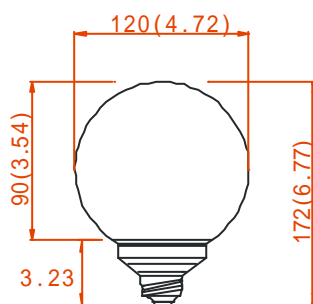

LED Ball Bulb

TLL-E27B90-061-XX

Features:

- Ball Bulb ,120mm
- Product Number : TLL-E27B120-061-XX
- Led quantity : 25pcs/32pcs
- Voltage : 110V/220-2320V
- Color : Red/ yellow/ blue/ green/ white/ orange/ purple
- Base : E27
- Life time : 50000 hours
- Weight : 0.13 kgs/PCS

Part Number	LED#	Color	Voltage	Watts (W)	Brightness (LM)	Life (H)	Base
TLL-E27B120-061-R25	25	Red	110/220	2.5	14	50000	E27
TLL-E27B120-061-Y25	25	Yellow	110/220	2.5	17	50000	E27
TLL-E27B120-061-B25	25	Blue	110/220	2.5	17	50000	E27
TLL-E27B120-061-G25	25	Green	110/220	2.5	32	50000	E27
TLL-E27B120-061-w25	25	White	110/220	2.5	39	50000	E27
TLL-E27B120-061-R32	32	Red	110/220	3.0	18	50000	E27
TLL-E27B120-061-Y32	32	Yellow	110/220	3.0	21	50000	E27
TLL-E27B120-061-B32	32	Blue	110/220	3.0	21	50000	E27
TLL-E27B120-061-G32	32	Green	110/220	3.0	40	50000	E27
TLL-E27B120-061-w32	32	White	110/220	3.0	50	50000	E27

Drawing

Notes:

1. All dimensions are in millimeters (inches)
2. Tolerance is $\pm 1\text{mm}(0.01\text{'})$ unless otherwise noted.
3. Specifications are subject to change without notice