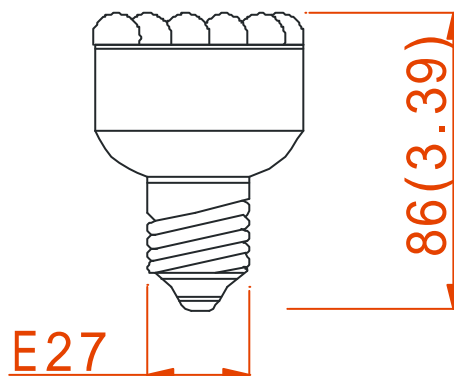

LED Spot Lamp

TLL-E12S-061-XX

Features:

- Save-Lamp
- Product Number : TLL-E12S-061-XX
- Led quantity : 25pcs/32pcs
- Voltage : 110V/220-240V
- Color : Red/ yellow/ blue/ green/ white/ orange/ purple
- Base : E12
- Life time : 50000 hours
- Weight : 0.13 kgs/pcs

Applications

widely used in Super Market, Hotel, Tavern, Night Club, Disco Hall, Karaoke Room, Coffee House, Bank, Meeting Room, Exhibition Hall, Exhibition Wardrobe, Show Window, Living House.

Electrical-optical characteristics (Ta=25°C)

Part Number	LED#	Color	Voltage	Watts (W)	Brightness (LM)	Life (H)	Base
TLL-E12S-061-R25	25	Red	110/220	2.5	14	50000	E27
TLL-E12S-061-Y25	25	Yellow	110/220	2.5	17	50000	E27
TLL-E12S-061-B25	25	Blue	110/220	2.5	17	50000	E27
TLL-E12S-061-G25	25	Green	110/220	2.5	32	50000	E27
TLL-E12S-061-w25	25	White	110/220	2.5	39	50000	E27
TLL-E12S-061-R32	32	Red	110/220	3	18	50000	E27
TLL-E12S-061-Y32	32	Yellow	110/220	3	21	50000	E27
TLL-E12S-061-B32	32	Blue	110/220	3	21	50000	E27
TLL-E12S-061-G32	32	Green	110/220	3	40	50000	E27
TLL-E12S-061-w32	32	White	110/220	3	50	50000	E27

Drawing

Notes:

1. All dimensions are in millimeters (inches)
2. Tolerance is $\pm 1\text{mm}(0.01\text{'})$ unless otherwise noted.
3. Specifications are subject to change without notice